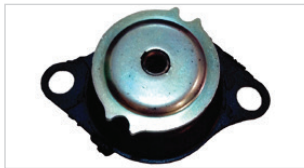

FIAT

STRADA

Year

ALL MODELS

2005-

<i>PART NO</i>	<i>APPLICATION</i>	<i>POSITION</i>	<i>EXTRA INFO</i>
ST-5149	ENGINE MOUNTING	LEFT	

ULYSSE

ALL MODELS

Year

1994-2002