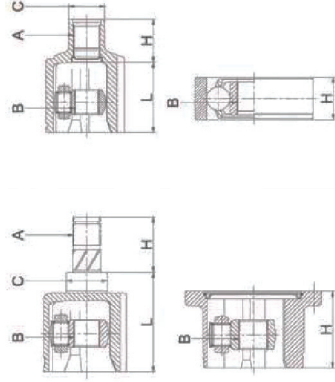

HOW TO READ CATALOGUE

DRIVE SHAFT

- A** External Teeth, wheel Side
- B** External Teeth, Gearbox Side
- C** Seal Diameter (mm)
- L** Length
- W** ABS Number of teeth on ABS ring

EG: **DT0201** : 26*23*903.5-933.5mm

EG: **AD5710F2A** : 38*27*59.5*.i*45W / **AD5929** : 38*27*59.5*1*45T

INNER CV JOINT

- A** External Teeth, gearbox side
- B** Internal Teeth, gearbox side
- C** Seal Diameter (mm)
- H** Bell pin length
- L** Length