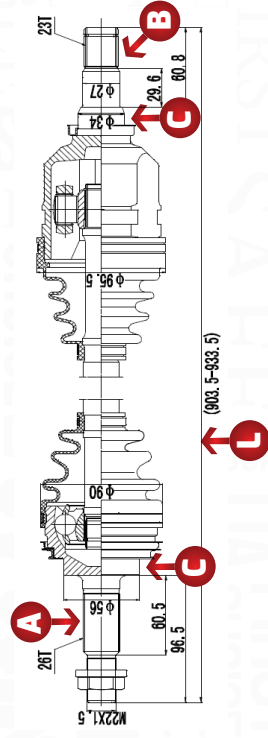

HOW TO READ CATALOGUE

DRIVE SHAFT

- A** External Teeth, wheel Side
- B** External Teeth, Gearbox Side
- C** Seal Diameter (mm)
- L** Length
- W** ABS Number of teeth on ABS ring

EG: **DT0201** : 26*23*903.5-933.5mm

EG: **AD5710F2A** : 38*27*59.5*.i*45W / **AD5929** : 38*27*59.5*1*45T

INNER CV JOINT

- A** External Teeth, gearbox side
- B** Internal Teeth, gearbox side
- C** Seal Diameter (mm)
- H** Bell pin length
- L** Length