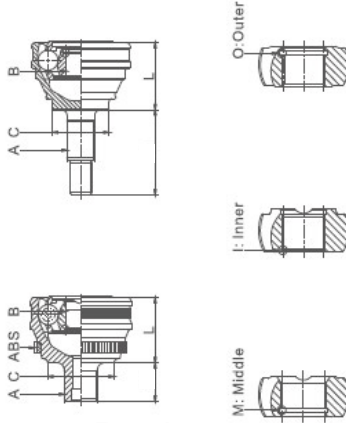

HOW TO READ CATALOGUE

DRIVE SHAFT

- A** External Teeth, wheel Side
- B** External Teeth, Gearbox Side
- C** Seal Diameter (mm)
- L** Length
- W** ABS Number of teeth on ABS ring

EG: **DT0201** : 26*23*903.5-933.5mm

OUTER CV JOINT

- A** External Teeth, wheel Side
- B** Internal Teeth, wheel Side
- C** Seal Diameter (mm)
- ABS** ABS Number of teeth on ABS ring
- L** Length
- I** Groove type: Inner
- M** Groove type: Middle
- O** Groove type : Outer

EG: **AD5710F2A** : 38*27*59.5*.i*45W / **AD5929** : 38*27*59.5*1*45T

INNER CV JOINT

- A** External Teeth, gearbox side
- B** Internal Teeth, gearbox side
- C** Seal Diameter (mm)
- H** Bell pin length
- L** Length